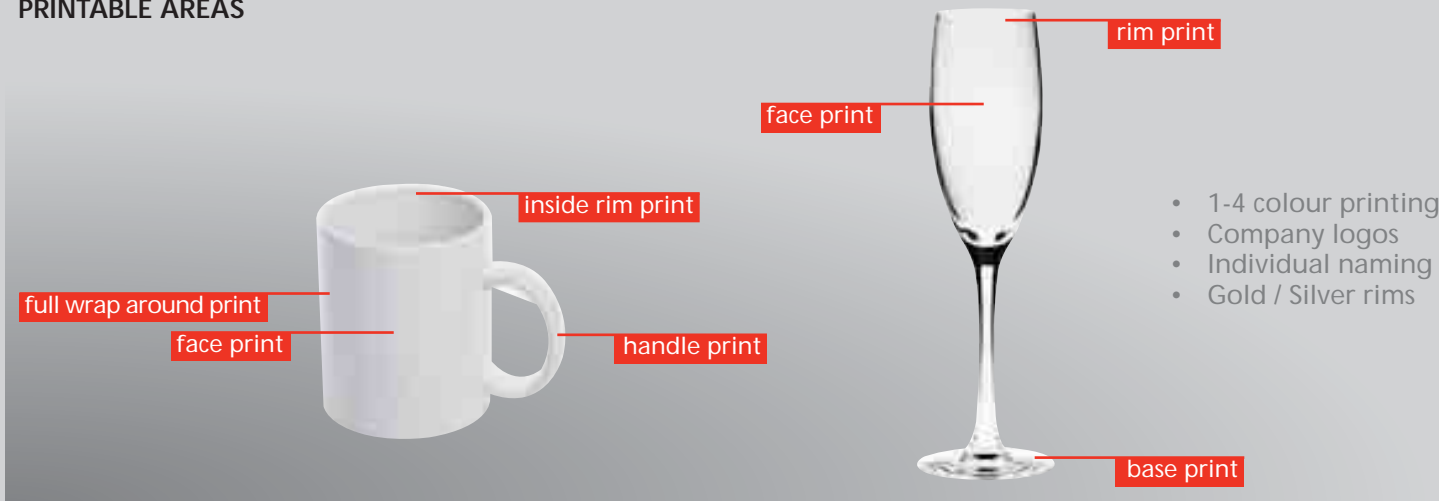

**DELTA**  
280ml  
height 110mm  
width 90mm

**PRINCE**  
280ml  
height 90mm  
width 80mm

**STACKER**  
200ml  
height 67mm  
width 87mm

**CAPPUCCINO**  
200ml  
height 60mm  
width 98mm

**TULIP**  
180ml  
height 75mm  
width 78mm

**DEMI**  
70ml  
height 58mm  
width 62mm

**ELE245**  
245ml  
height 165mm  
width 70mm

**ELE170**  
170ml  
height 175mm  
width 50mm

**TASTE210**  
210ml  
height 155mm  
width 60mm

**BRAV200**  
200ml  
height 160mm  
width 120mm

**SHOT34**  
34ml  
height 70mm  
width 45mm

## PRINTABLE AREAS

- 1-4 colour printing
- Company logos
- Individual naming
- Gold / Silver rims

**V350DOF**  
350ml  
height 115mm  
width 100mm

**V350BEV**  
350ml  
height 160mm  
width 80mm

**BASE266**  
266ml  
height 83mm  
width 85mm